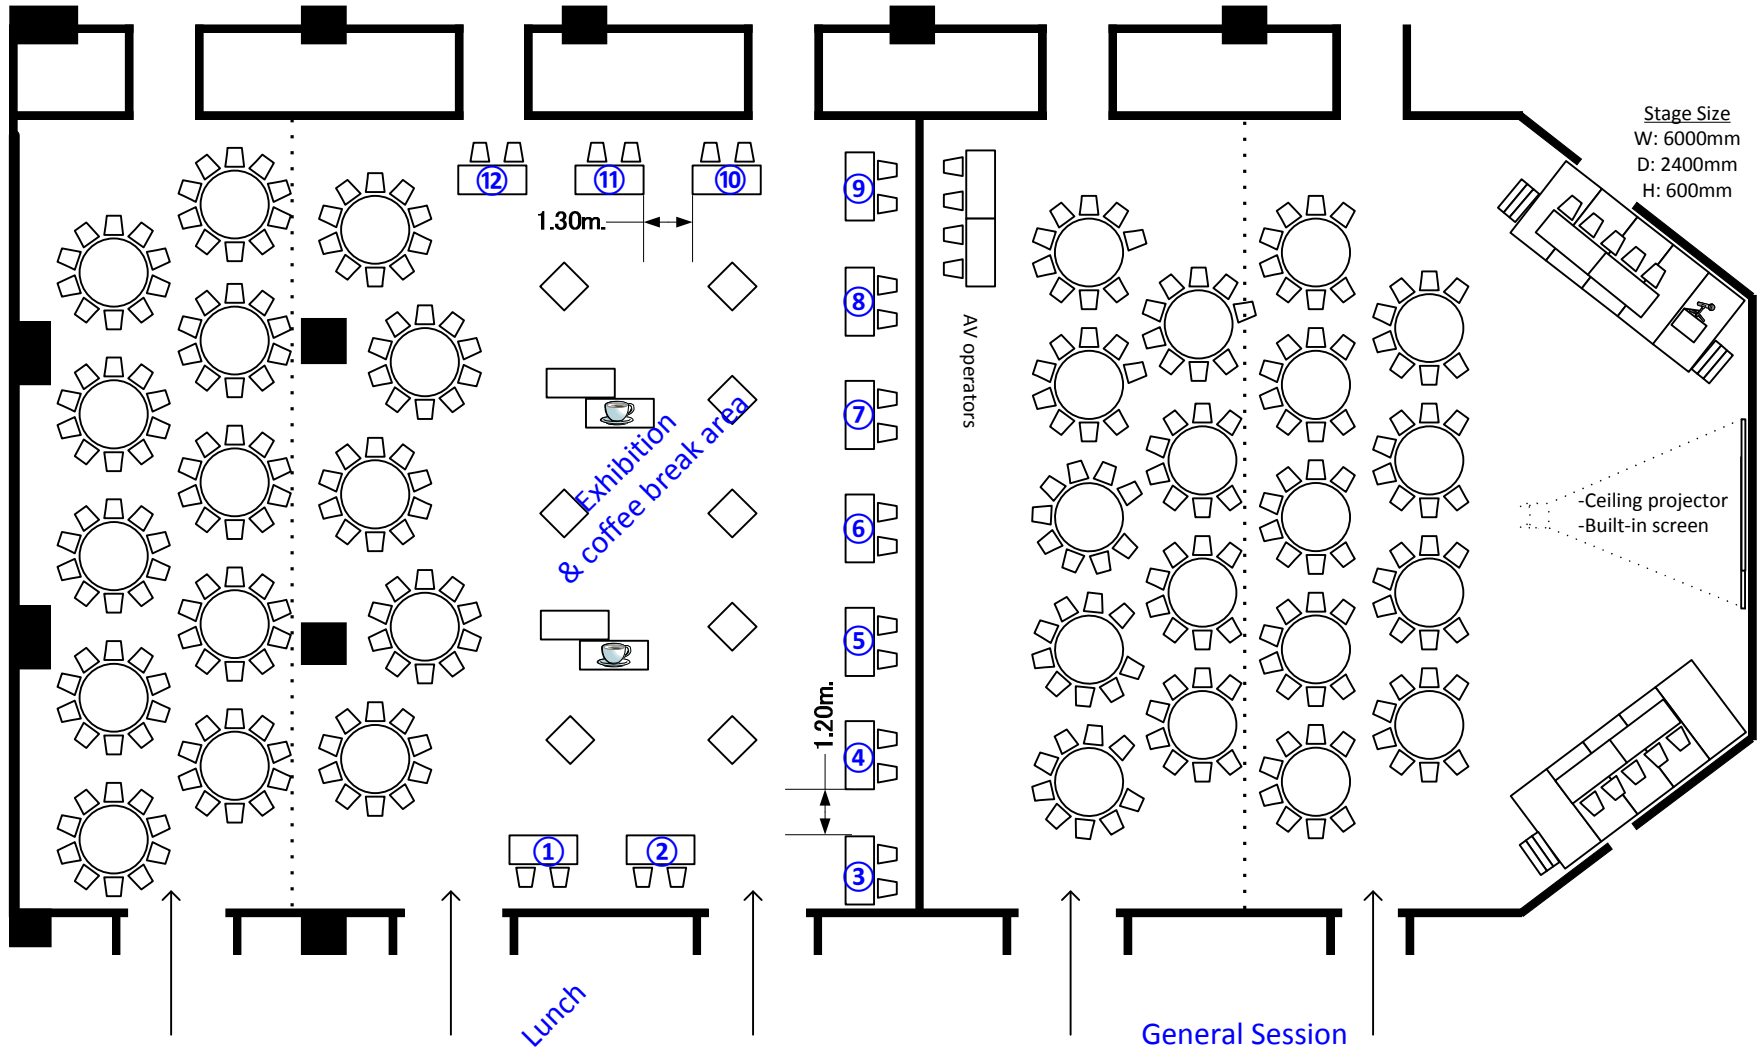

HILTON TOKYO 4F

Kiku Foyer
(158m²)

Kikuen
(340m²)

Kikuyo
(170m²)

Kikka
(264m²)

- Exhibit table: W1800mm x D760mm x H720mm
- 1 power outlet per exhibit table