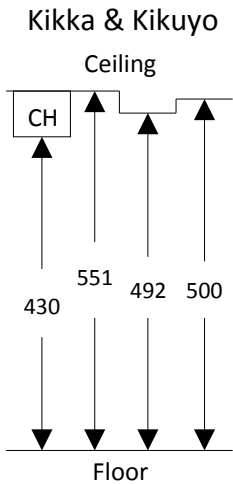

HILTON TOKYO 4F

Kiku Foyer
(158m²)

Kikuen
(340m²)

Kikuyo
(170m²)

Kikka
(264m²)

- Exhibit table: W1800mm x D760mm x H720mm
- 1 power outlet per exhibit table