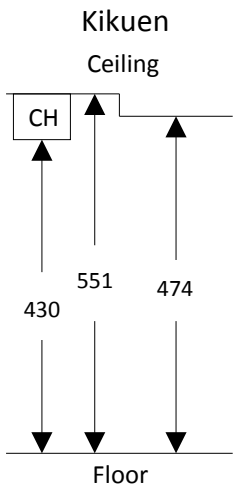

HILTON TOKYO 4F

Kiku Foyer
(158m²)

Kikuen
(340m²)

Kikuyo
(170m²)

Kikka
(264m²)

- Exhibit table: W1800mm x D760mm x H720mm
- 1 power outlet per exhibit table